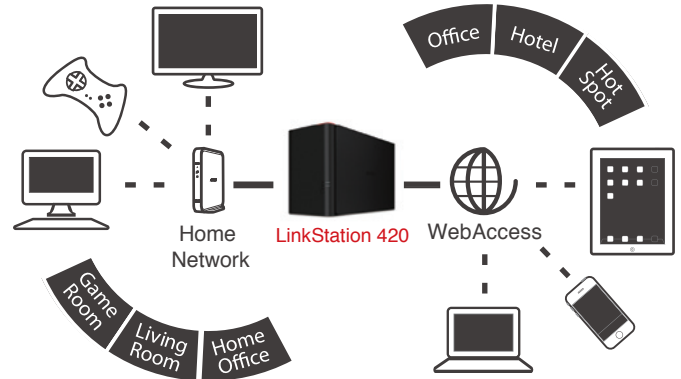

LINKSTATION NAS SYSTEM

LinkStation 420 runs on Buffalo's LinkStation NAS System, providing a host of useful features from network file sharing and security to RAID management, remote access and more. Included on all Buffalo LinkStation devices, LinkStation NAS System simplifies your everyday data needs.

STREAM YOUR FAVORITE MEDIA

LinkStation 420 is DLNA Certified and it can be used as an iTunes server to stream all of your favorite music, movies and shows to multiple devices simultaneously.

FREE PERSONAL CLOUD SERVICE

Buffalo's free WebAccess service allows you to create a personal cloud for easy remote access and file sharing with anyone, anywhere over the Internet. Your data remains securely stored in one place on your home network, but you can access it quickly from any computer, tablet or smartphone device over the web.

**USB PORT**

LinkStation 420 features a USB 2.0 port on the back of the unit for added functionality. Attach a printer to the network or add a hard drive to back up your LinkStation 420 NAS.

**Simplified Media Streaming & Remote Access!**