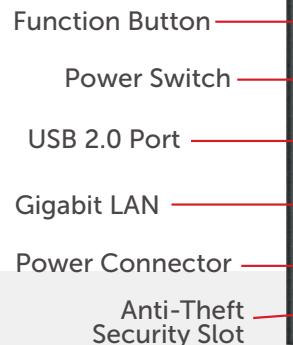

QUICK SETUP WITH MOBILE DEVICES

Easily set up LinkStation 220 with your tablet or smartphone - No computer is needed!

FREE REMOTE ACCESS SERVICE

Buffalo's free WebAccess service allows you to create a personal cloud for easy remote access and file sharing with anyone, anywhere over the Internet. Your data remains securely stored in one place on your home network, but you can access it quickly from any computer, iPhone, iPad, Android or Windows mobile device over the web.

EASY BACKUP FOR PC AND MAC

LinkStation 220 features 5 licenses of NovaBACKUP® Professional for Windows® and Time Machine® support for multiple Mac computers for whole home data backup. Disaster and hard drive failures happen unexpectedly; don't leave your important files and treasured

memories in the hands of chance. Set up regular backups for every computer in your house and easily protect all of your data, down to the very last byte.

AUTOMATIC DATA PROTECTION

LinkStation 220 features two hard drives and support for RAID 0/1/JBOD for maximum capacity or redundant data protection.

LINKSTATION NAS SYSTEM

LinkStation 220 runs on Buffalo's LinkStation NAS System, providing a host of useful features from network file sharing and security to RAID management (on multi-drive units), remote access and more. Included on all Buffalo LinkStation devices, LinkStation NAS System simplifies your everyday data needs.

PRODUCT SPECIFICATIONS

INTERNAL HARD DRIVES

Number of Drives: 2
Drive Interface: SATA 3 Gbps
Hard Drive Sizes: 1 TB, 2 TB, 3 TB, 4 TB
Supported RAID: 0/1/JBOD (Individual Disks)

LAN INTERFACE

Standard Compliance: (10BASE-T)IEEE802.3, (100BASE-TX)IEEE802.3u, (1000BASE-T)IEEE802.3ab
Number of Ports: 1
Data Transfer Rates: 10/100/1000 Mbps
Supported Protocols: TCP/IP
Network File Services: CIFS/SMB, AFP, HTTP/HTTPS, FTP/FTPS/SFTP
Connector Type: RJ-45

USB INTERFACE

Standard Compliance: USB 2.0
Connector Type: A type
Number of Ports: 1 x USB 2.0
Data Transfer Rates: 480 Mbps (USB 2.0)

24/7 TECH SUPPORT | 2 YEAR WARRANTY

(866) 752-6210 | USA & Canada Only

OTHER

Dimensions (W x H x D): 3.42 x 5.02 x 8.07 in
Weight: 5.5 lbs
Power Consumption: Max. 48W
Power Supply: Internal AC 100-240V Universal, 50/60Hz
Client OS Support: Windows® 8.1 (32-bit/64-bit), Windows® 8 (32-bit/64-bit), Windows® 7 (32-bit/64-bit), Windows Vista® (32-bit/64-bit), Windows® XP, Mac OS® X 10.6 - 10.9*, Windows® RT 8.1*, Windows® RT*, Android 2.3* or later, iOS®5* or later

*Some included optional utilities are not supported.

BOX CONTENTS

LinkStation 220, Setup CD-ROM, Quick-Setup Guide, Ethernet Cable, AC Adapter, Warranty Statement

PRODUCT MODELS

LS220D0202, LS220D0402, LS220D0602, LS220D0802

HDD Size	HD	Music *	Photos *
2 TB	1,000	500,000	900,000
3 TB	1,500	750,000	1,350,000
4 TB	2,000	1,000,000	1,800,000
6 TB	3,000	1,500,000	2,700,000
8 TB	4,000	2,000,000	3,600,000